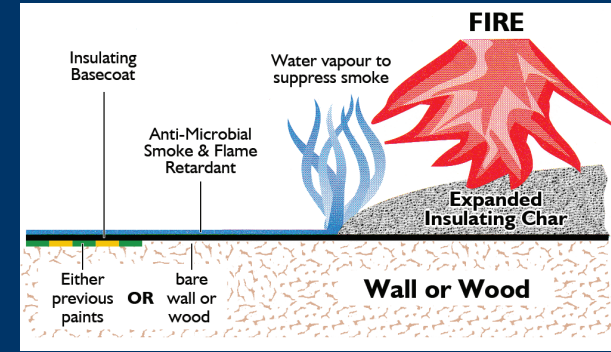

HOW TO USE

ON WALLS

- I coat Safewalls Insulating basecoat, then:
- I coat Safewalls Anti-Virus Smoke and Flame Retardant Matt or Satin.

WOOD PANELS, DOOR FRAMES & SKIRTING PAINT

- I coat Safewood Insulating basecoat, then:
- I coat Safewood Anti-Virus Smoke and Flame Retardant Matt or Satin.

FOR BRIGHT, VIBRANT OR DEEP COLOURS, & HUGE COLOUR CHOICE, WE ALSO MAKE MOST BS381, BS4800, RAL, & NCS COLOURS + WHITE & BLACK

Due to printing processes, colour card accuracy is limited to print representations.

Durable long-lasting colour retention, in our Thermoguard Select colour range plus over 1,000 more in historic BS381 C, BS4800, RAL and NCS in Matt or Satin.

Also BS & RAL colour charts online:
<https://bit.ly/2PMXqzw>